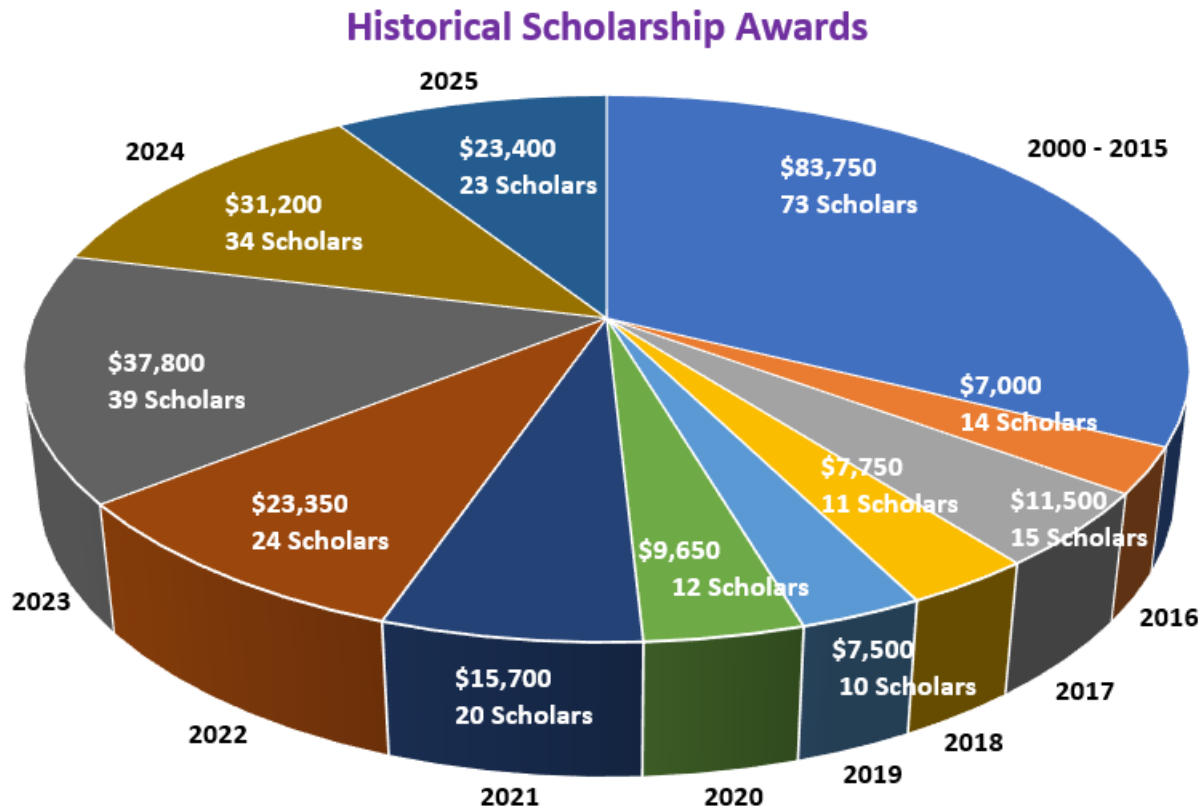

Since its inception in 2000, the Foundation has awarded over \$258,600.00 to 275 deserving young women. Many of these scholars have pursued advanced degrees in various fields, including nursing, engineering, medicine, education, the performing arts, communications, and marketing.

2025 BWLC Foundation Award

- 23 Scholarships awarded
 - 14 2024 BWLC Foundation Scholars
 - 7 Previous Sylvia Chambers Scholars
 - 2 2025 Sylvia Chambers Scholars

For a total of \$23,400.00 Awarded in 2025 – 2026
Academic School Year

2025 BWLC Foundation Scholarship Awards Summary

The BWLC Foundation has been hard at work since 2000, raising funds to support **275** African American females attending a college or university; having awarded **\$258,600** in scholarships.